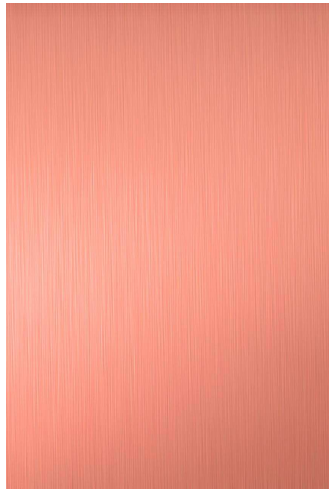

SIGNED, SERIAL NUMBER AND CERTIFICATE OF AUTHENTICITY

IMAGES DOWNLOAD: <https://www.simonefanciullacci.com/collection/EL/Revolution.zip>

SIMONE FANCIULLACCI

EDIZIONE LIMITATA

BRUSHED BRASS

BRUSHED COPPER

BRUSHED INOX

PAINTED METAL - DARK GREY

PAINTED METAL - BLACK

PAINTED METAL - RED

METAL SHEET - AVAILABLE MATERIALS AND FINISHINGS

MATERIALS AND FINISHINGS IN THIS LIST ARE ONLY A PART OF THE RANGE AVAILABLE FOR CUSTOMIZATION OF THE OBJECT IN QUESTION. ENQUIRE FOR THE AVAILABILITY OF A SPECIFIC METAL OR FINISHING.

THE METAL CAN BE PAINTED WITH A GLOSSY OR MATTE FINISHING IN ANY COLOUR FROM THE RAL PALETTE.

THE PRICE OF THE FINAL OBJECT CAN VARY SIGNIFICANTLY BASED ON THE TYPE OF METAL AND FINISHINGS SELECTED.

SIMONE FANCIULLACCI