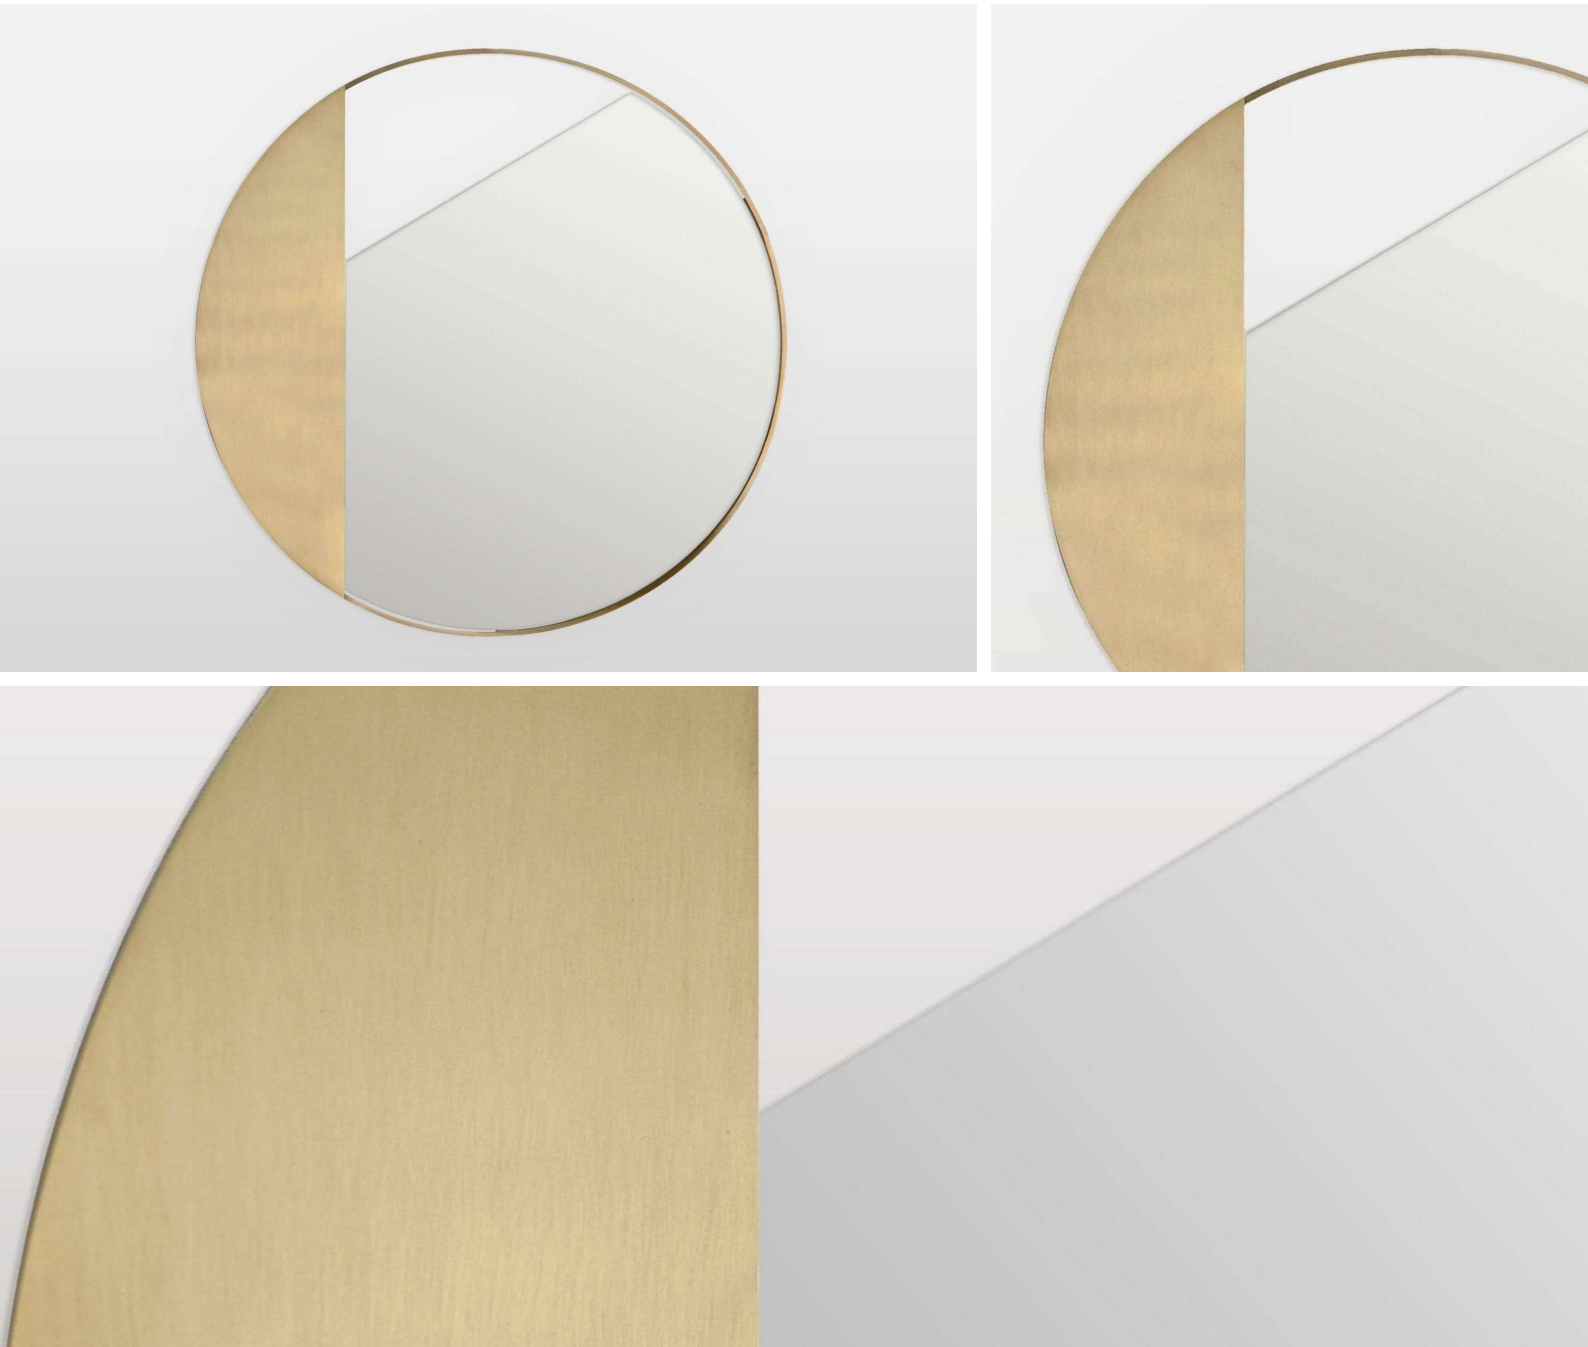

SIMONE FANCIULLACCI

EDIZIONE LIMITATA

REVOLUTION 90 V1 MIRROR

BRASS AND MIRROR

L/P/H (CM): 90/4/90

W/D/H (IN): 35.4/1.6/35.4

LEAD TIME 5 WEEKS

LIMITED EDITION 1000

PAINTED METAL - DARK GREY

PAINTED METAL - BLACK

PAINTED METAL - RED

METAL SHEET - AVAILABLE MATERIALS AND FINISHINGS

MATERIALS AND FINISHINGS IN THIS LIST ARE ONLY A PART OF THE RANGE AVAILABLE FOR CUSTOMIZATION OF THE OBJECT IN QUESTION. ENQUIRE FOR THE AVAILABILITY OF A SPECIFIC METAL OR FINISHING.

THE METAL CAN BE PAINTED WITH A GLOSSY OR MATTE FINISHING IN ANY COLOUR FROM THE RAL PALETTE.

THE PRICE OF THE FINAL OBJECT CAN VARY SIGNIFICANTLY BASED ON THE TYPE OF METAL AND FINISHINGS SELECTED.

SIMONE FANCIULLACCI