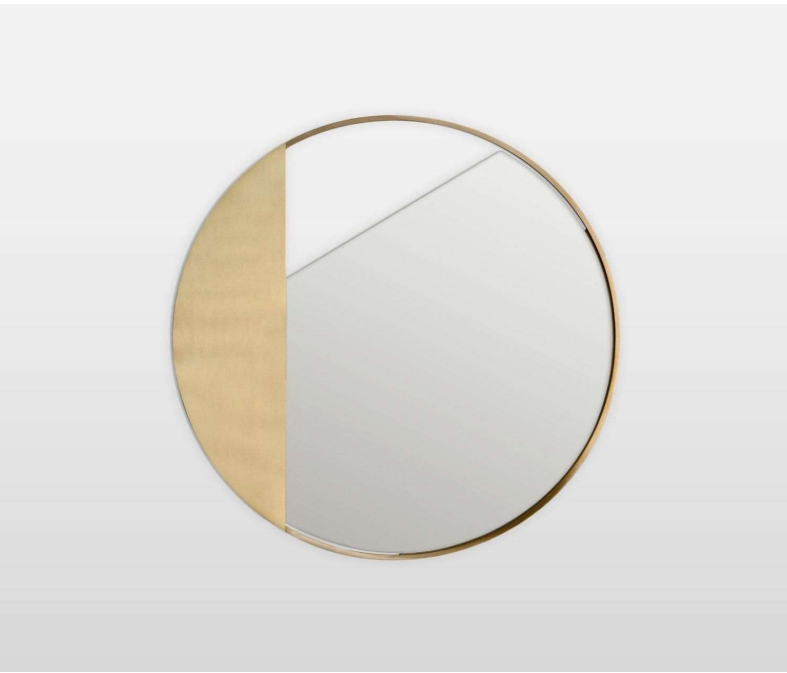

SIMONE FANCIULLACCI

EDIZIONE LIMITATA

REVOLUTION 55 V1 MIRROR

BRASS AND MIRROR

L/P/H (CM): 55/4/55

W/D/H (IN): 21.7/1.6/21.7

LEAD TIME 5 WEEKS

LIMITED EDITION 1000

PAINTED METAL - DARK GREY

PAINTED METAL - BLACK

PAINTED METAL - RED

METAL SHEET - AVAILABLE MATERIALS AND FINISHINGS

MATERIALS AND FINISHINGS IN THIS LIST ARE ONLY A PART OF THE RANGE AVAILABLE FOR CUSTOMIZATION OF THE OBJECT IN QUESTION. ENQUIRE FOR THE AVAILABILITY OF A SPECIFIC METAL OR FINISHING.

THE METAL CAN BE PAINTED WITH A GLOSSY OR MATTE FINISHING IN ANY COLOUR FROM THE RAL PALETTE.

THE PRICE OF THE FINAL OBJECT CAN VARY SIGNIFICANTLY BASED ON THE TYPE OF METAL AND FINISHINGS SELECTED.

SIMONE FANCIULLACCI