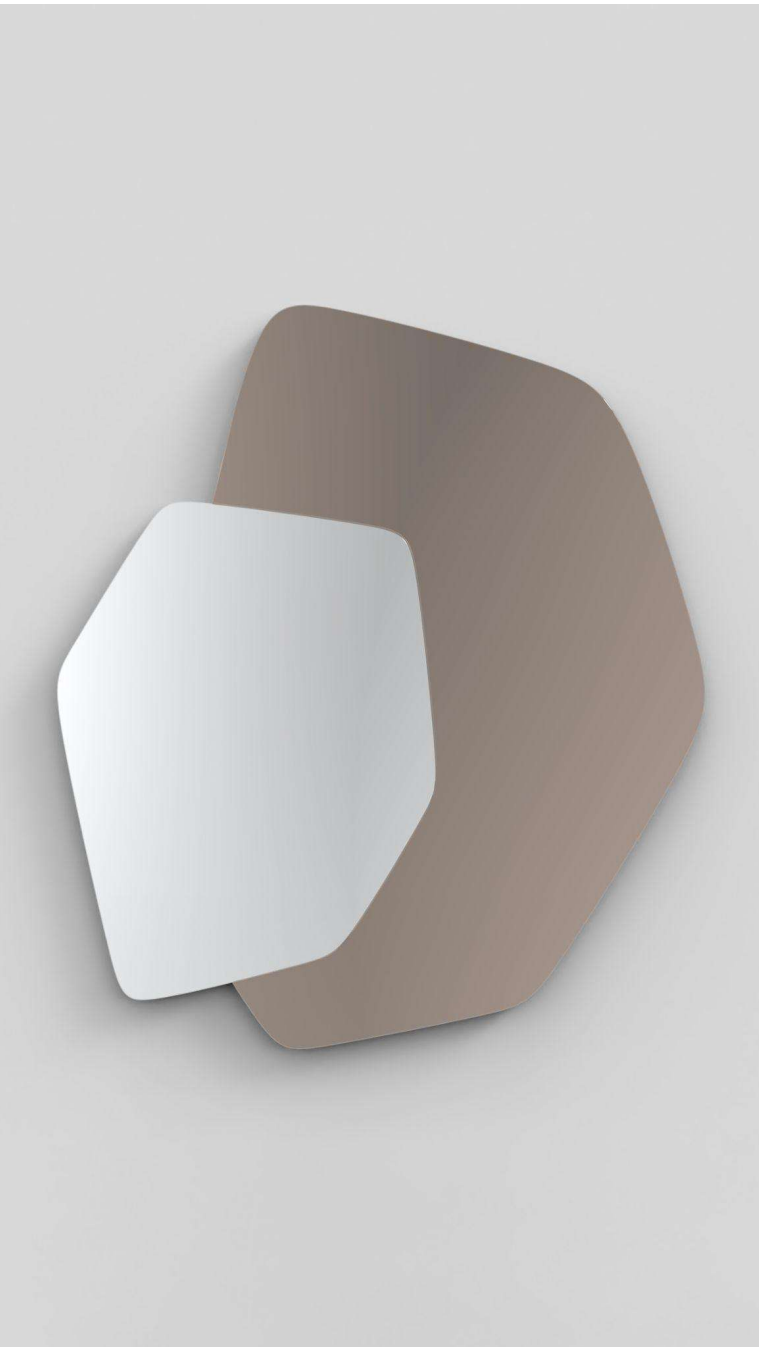

SIMONE FANCIULLACCI

EDIZIONE LIMITATA

NORI V1 MIRROR

MIRROR AND MIRROR BRONZE

L/P/H (CM): 70/4/80

W/D/H (IN): 27.6/1.6/31.5

LEAD TIME 6 WEEKS

LIMITED EDITION 1000

SIGNED, SERIAL NUMBER AND CERTIFICATE OF AUTHENTICITY

IMAGES DOWNLOAD: <https://www.simonefanciullacci.com/collection/EL/Nori.zip>

SIMONE FANCIULLACCI

EDIZIONE LIMITATA

MIRROR CLASSIC

MIRROR BRONZE

MIRROR FUME'