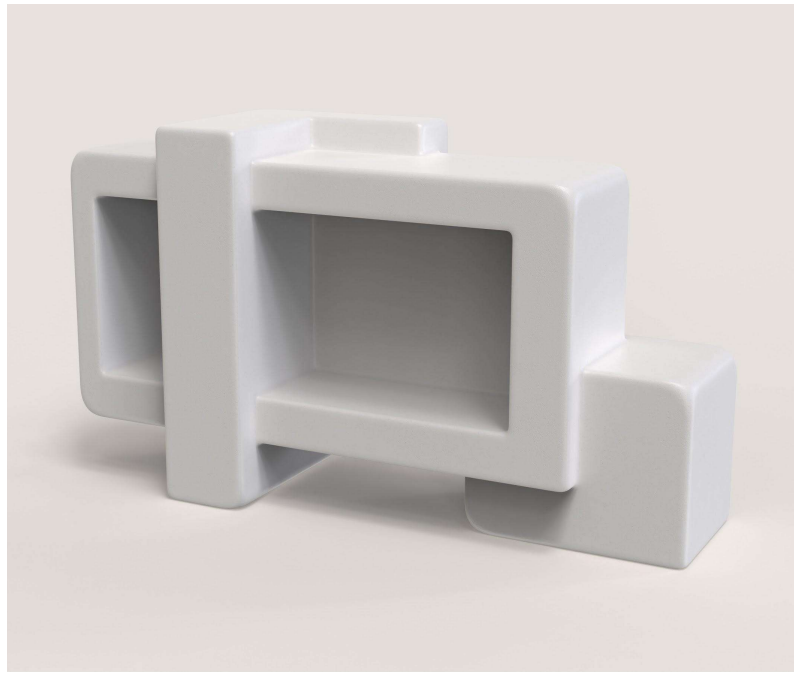

SIMONE FANCIULLACCI

EDIZIONE LIMITATA

HARA V2 CONSOLE

RESIN COATED POLYSTYRENE

L/P/H (CM): 140/45/82

W/D/H (IN): 55.1/17.7/32.3

LEAD TIME 6 WEEKS

LIMITED EDITION 150

SIGNED, SERIAL NUMBER AND CERTIFICATE OF AUTHENTICITY

IMAGES DOWNLOAD: <https://www.simonefanciullacci.com/collection/EL/Hara.zip>

SIMONE FANCIULLACCI

EDIZIONE LIMITATA

RESIN COATED POLYSTYRENE -
OFF WHITE PAINTED

RESIN COATED POLYSTYRENE -
BLACK PAINTED

RESIN COATED POLYSTYRENE -
CHROME PAINTED

RESIN COATED POLYSTYRENE - AVAILABLE MATERIALS AND FINISHINGS

THE RESIN COATING CAN BE GIVEN A MATT OR GLOSSY FINISHING AND CAN BE PAINTED IN ANY COLOUR FROM THE RAL PALETTE.