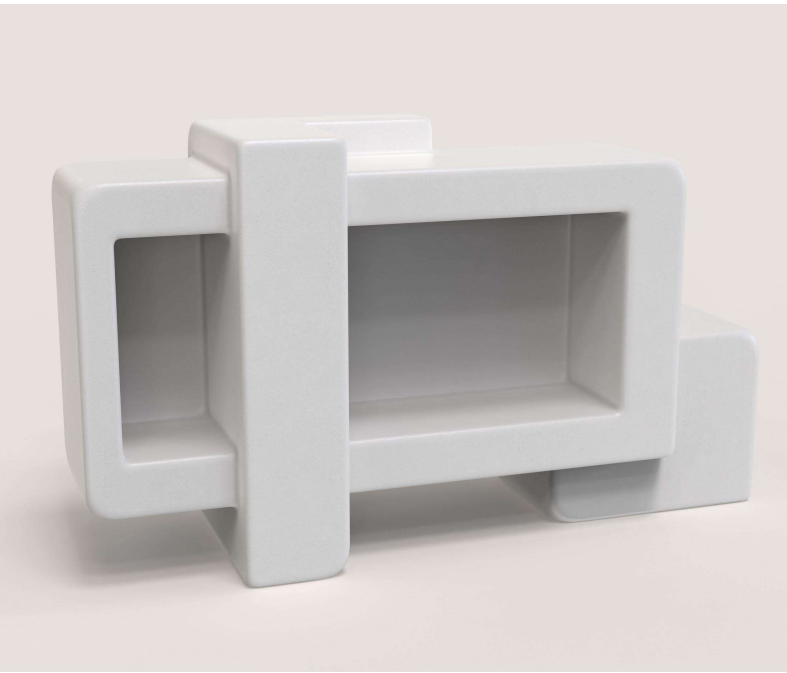

SIMONE FANCIULLACCI

EDIZIONE LIMITATA

HARA V2 CONSOLE

RESIN COATED POLYSTYRENE

L/P/H (CM): 140/45/82

W/D/H (IN): 55.1/17.7/32.3

LEAD TIME 6 WEEKS

LIMITED EDITION 150

SIGNED, SERIAL NUMBER AND CERTIFICATE OF AUTHENTICITY

IMAGES DOWNLOAD: <https://www.simonefanciullacci.com/collection/EL/Hara.zip>

SIMONE FANCIULLACCI

EDIZIONE LIMITATA

RESIN COATED POLYSTYRENE -
OFF WHITE PAINTED

RESIN COATED POLYSTYRENE -
BLACK PAINTED

RESIN COATED POLYSTYRENE -
CHROME PAINTED

RESIN COATED POLYSTYRENE - AVAILABLE MATERIALS AND FINISHINGS

THE RESIN COATING CAN BE GIVEN A MATT OR GLOSSY FINISHING AND CAN BE PAINTED IN ANY COLOUR FROM THE RAL PALETTE.