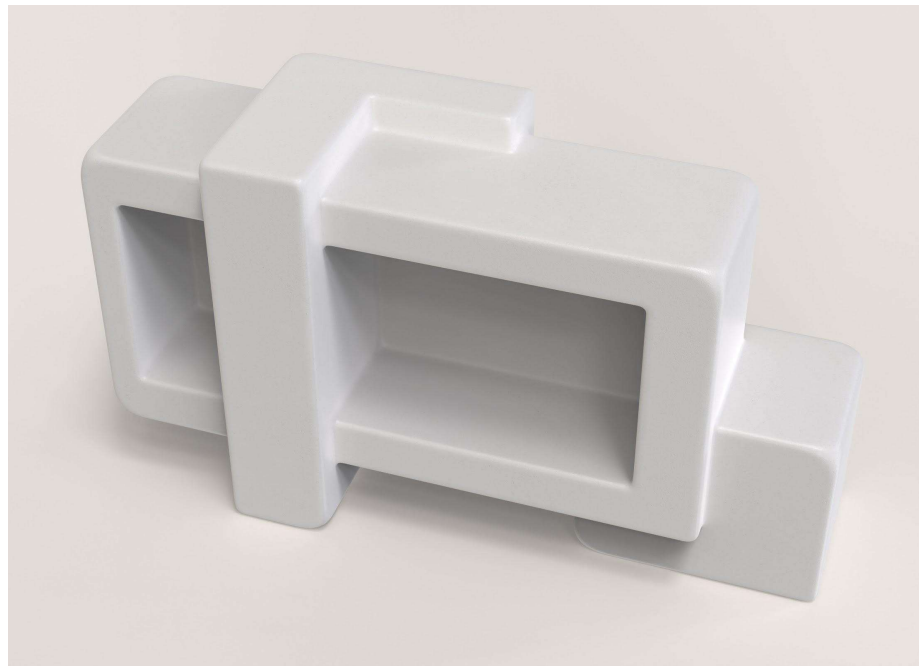

SIMONE FANCIULLACCI

EDIZIONE LIMITATA

HARA V2 CONSOLE

RESIN COATED POLYSTYRENE

L/P/H (CM): 140/45/82

W/D/H (IN): 55.1/17.7/32.3

LEAD TIME 6 WEEKS

LIMITED EDITION 150

SIGNED, SERIAL NUMBER AND CERTIFICATE OF AUTHENTICITY

IMAGES DOWNLOAD: <https://www.simonefanciullacci.com/collection/EL/Hara.zip>

SIMONE FANCIULLACCI

EDIZIONE LIMITATA

RESIN COATED POLYSTYRENE -
OFF WHITE PAINTED

RESIN COATED POLYSTYRENE -
BLACK PAINTED

RESIN COATED POLYSTYRENE -
CHROME PAINTED

RESIN COATED POLYSTYRENE - AVAILABLE MATERIALS AND FINISHINGS

THE RESIN COATING CAN BE GIVEN A MATT OR GLOSSY FINISHING AND CAN BE PAINTED IN ANY COLOUR FROM THE RAL PALETTE.